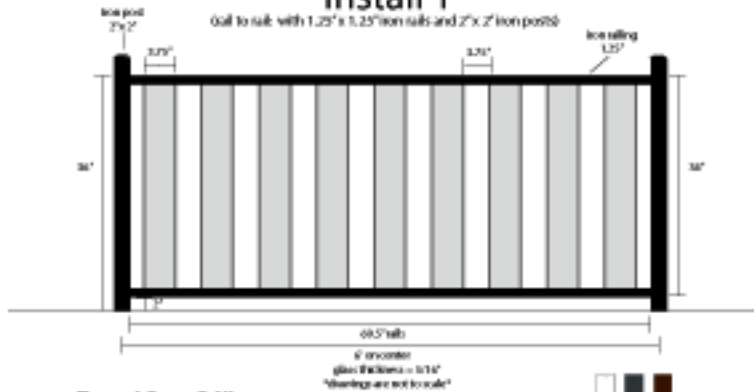

PURE VIEW GLASS RAILING SYSTEM

Install 1

Pure View 34"

Item #: Description:
660520 PV-PLA-34CLR
660521 PV-PLA-34SMK
660522 PV-PLA-34BRZ

Collar Bracket for 1.25" COM (4pc bag)

Item #: Description:
650034 CB-05

Iron Post

Item #: Description:
640070 IP 2"x36 w/4" base
640072 IP 2"x40 w/4" base

Pure View 1.25" Iron Top & Bottom Rails (pair)

Item #: Description:
660570 PV-1.25"COM-6-PLA