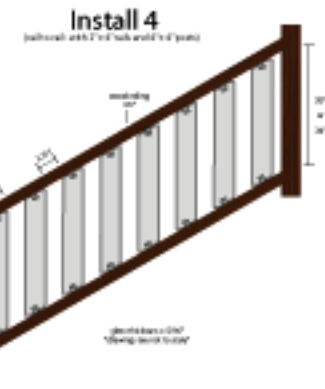

Pure View 26" for Stairs

1. Item #: Description:
   660510 PV-STR-26CLR
   660511 PV-STR-26SMK
   660512 PV-STR-26BRZ

Pure View 34"

1. Item #: Description:
   660530 PV-STR-34CLR
   660531 PV-STR-34SMK
   660532 PV-STR-34BRZ

Polished Pure View Mounting Clip (10 pack)

1. Item #: Description:
   660680 PV-1.5"MC-P