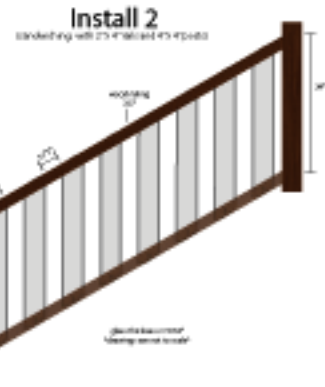

# PURE VIEW GLASS RAILING SYSTEM

**Pure View 34" for Stairs**

- Item #: Description:  
660530 PV-STR-34CLR  
660531 PV-STR-34SMK  
660532 PV-STR-34BRZ

**Collar Bracket for 1.25" COM (4pc bag)**

- Item #: Description:  
650035 CB-05-ADJ

**Iron Post**

- Item #: Description:  
640070 IP 2\*36 w/4" base  
640072 IP 2\*40 w/4" base

**Pure View 1.25" Iron Top & Bottom Rails (pair)**

- Item #: Description:  
660575 PV-1.25"COM-6-STR

IRON TOP SECTION (PAIR)

**Pure View 34" for Stairs**

- Item #: Description:  
660530 PV-STR-34CLR  
660531 PV-STR-34SMK  
660532 PV-STR-34BRZ

Pure  
view  
glass railing system

**Pure View 26" for Stairs**

- Item #: Description:  
660510 PV-STR-26CLR  
660511 PV-STR-26SMK  
660512 PV-STR-26BRZ